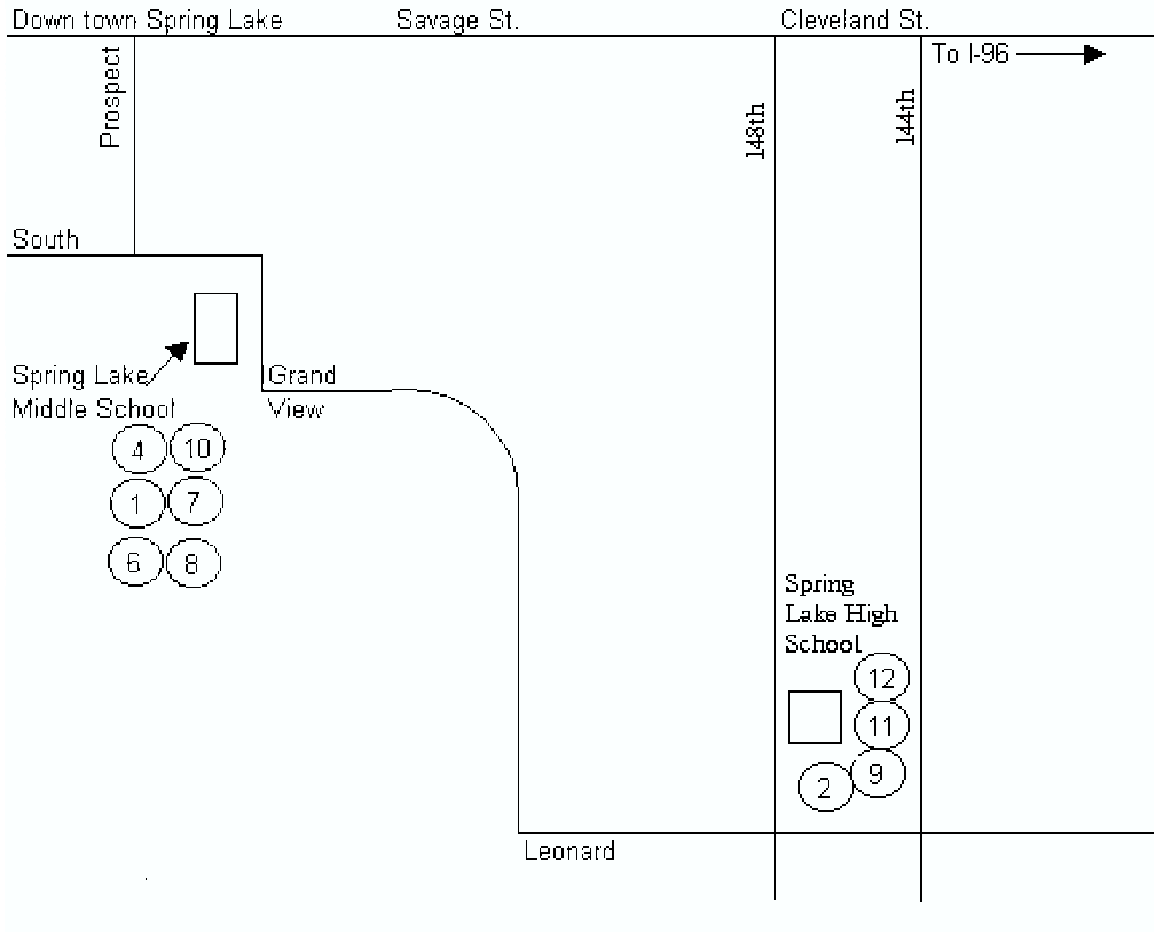

# Spring Lake

## To Spring Lake High School

1. Take US 131 South to 96
2. Take 96 west to Exit #9
3. Get off at Exit #9
4. Go to first traffic light (148th Ave) and turn left
5. School is 3/4 mile down and entrance is on the left side of the road