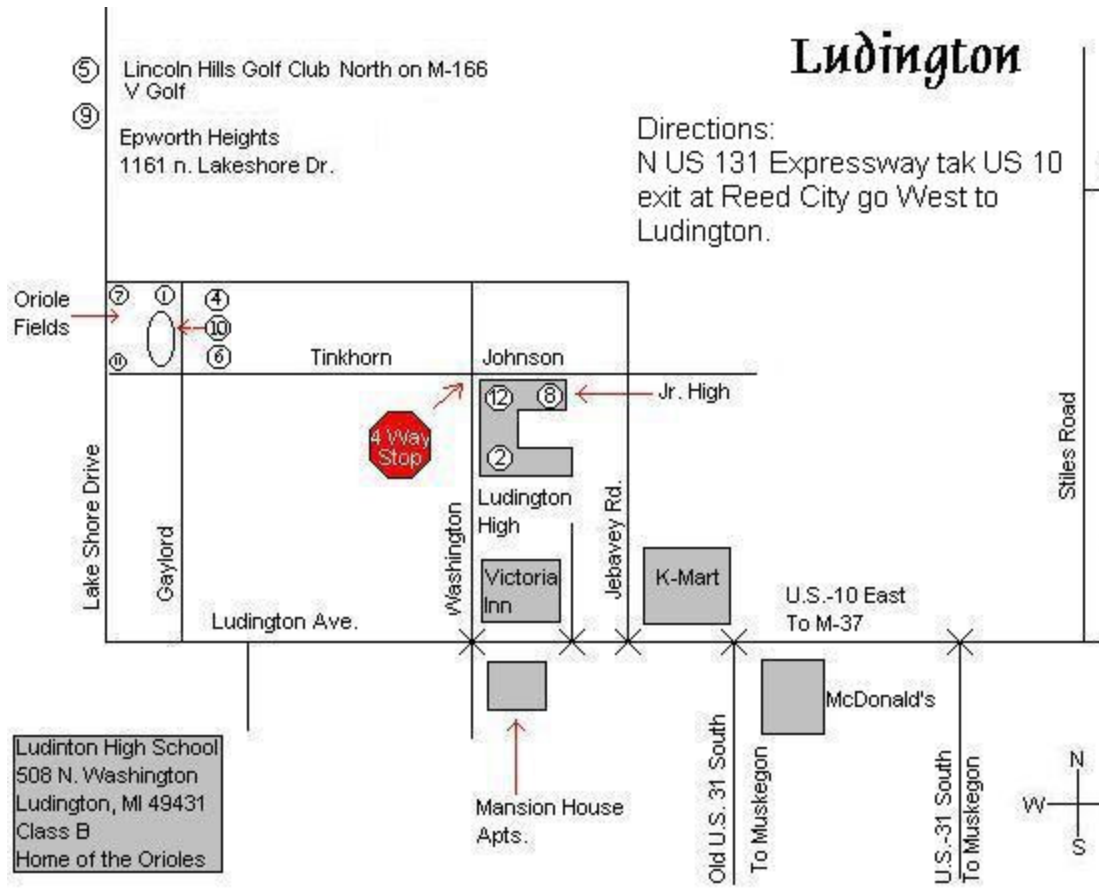

Ludington

Directions:
N US 131 Expressway tak US 10
exit at Reed City go West to
Ludington.

West Shore
Community
College

- Legend:**
- 1=Baseball
 - 2=Basketball
 - Volleyball
 - Wrestling
 - 3=Cross Country
 - 4=Football
 - 5=Golf
 - 6=Soccer
 - 7=Softball
 - 8=Swimming
 - 9=Tennis
 - 10=Track
 - 11=JV Tennis
 - 12=OJ Junior High
 - Jr. Hi. Basketball
 - Jr. Hi. Volleyball
 - Jr. Hi. Wrestling
 - X=Stop at Lights

Ludinton High School
508 N. Washington
Ludington, MI 49431
Class B
Home of the Orioles