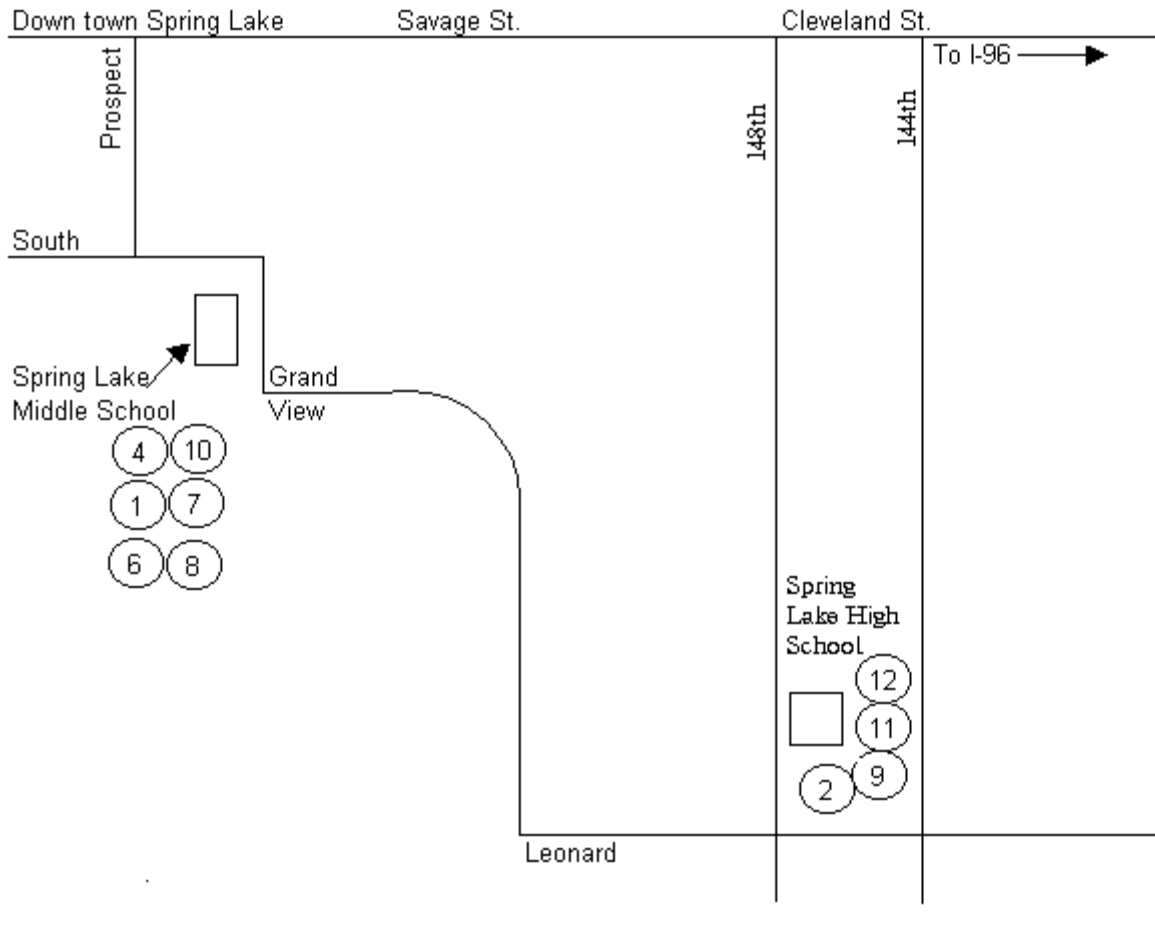

Spring Lake

To Spring Lake High School

1. Take US 131 South to 96
2. Take 96 west to Exit #9
3. Get off at Exit #9
4. Go to first traffic light (148th Ave) and turn left
5. School is 3/4 mile down and entrance is on the left side of the road